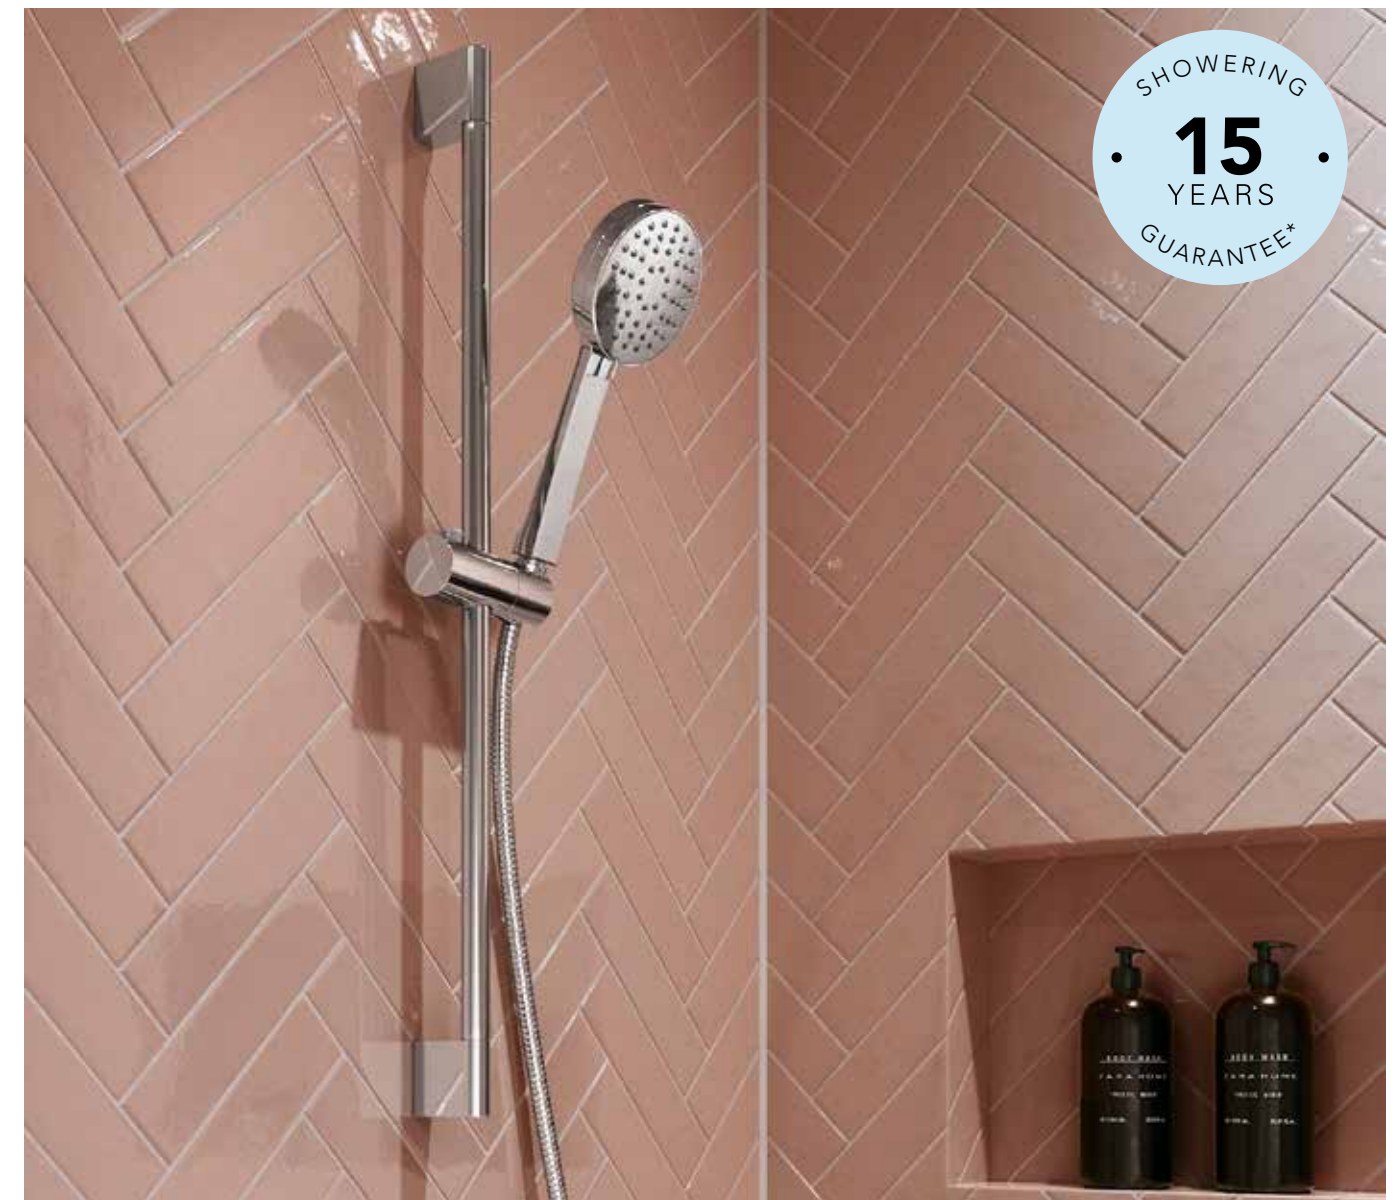

HOXTON SHOWERING

Image	Description	Code	% Off	Sale RRP	Dealer Price
	Hoxton Shower Mixer with Diverter Chrome Hoxton Shower Mixer with Diverter Matt Black Hoxton Shower Mixer with Diverter Brushed Brass	HOX.023CP HOX.023MB HOX.023BB	50%	£166.25 £186.67 £186.67	£116.38 £130.67 £130.67
	Hoxton Shower Mixer without Diverter Chrome Hoxton Shower Mixer without Diverter Matt Black Hoxton Shower Mixer without Diverter Brushed Brass	HOX.024CP HOX.024MB HOX.024BB	50%	£166.25 £186.67 £186.67	£116.38 £130.67 £130.67
	Hoxton 290 Rain Shower Head & Arm Chrome Hoxton 290 Rain Shower Head & Arm Matt Black Hoxton 290 Rain Shower Head & Arm Brushed Brass	HOX.012CP HOX.012MB HOX.012BB	50%	£91.25 £107.92 £107.92	£63.88 £75.54 £75.54
	Hoxton Thermo Shower Valve Body Chrome Hoxton Thermo Shower Valve Body Matt Black Hoxton Thermo Shower Valve Body Brushed Brass	HOX.052CP HOX.052MB HOX.052BB	40%	£149.50 £174.50 £174.50	£104.65 £122.15 £122.15
	Hoxton Shower Set with Outlet Elbow Chrome Hoxton Shower Set with Outlet Elbow Matt Black Hoxton Shower Set with Outlet Elbow Brushed Brass	HOX.053CP HOX.053MB HOX.053BB	40%	£49.50 £99.50 £99.50	£34.65 £69.65 £69.65