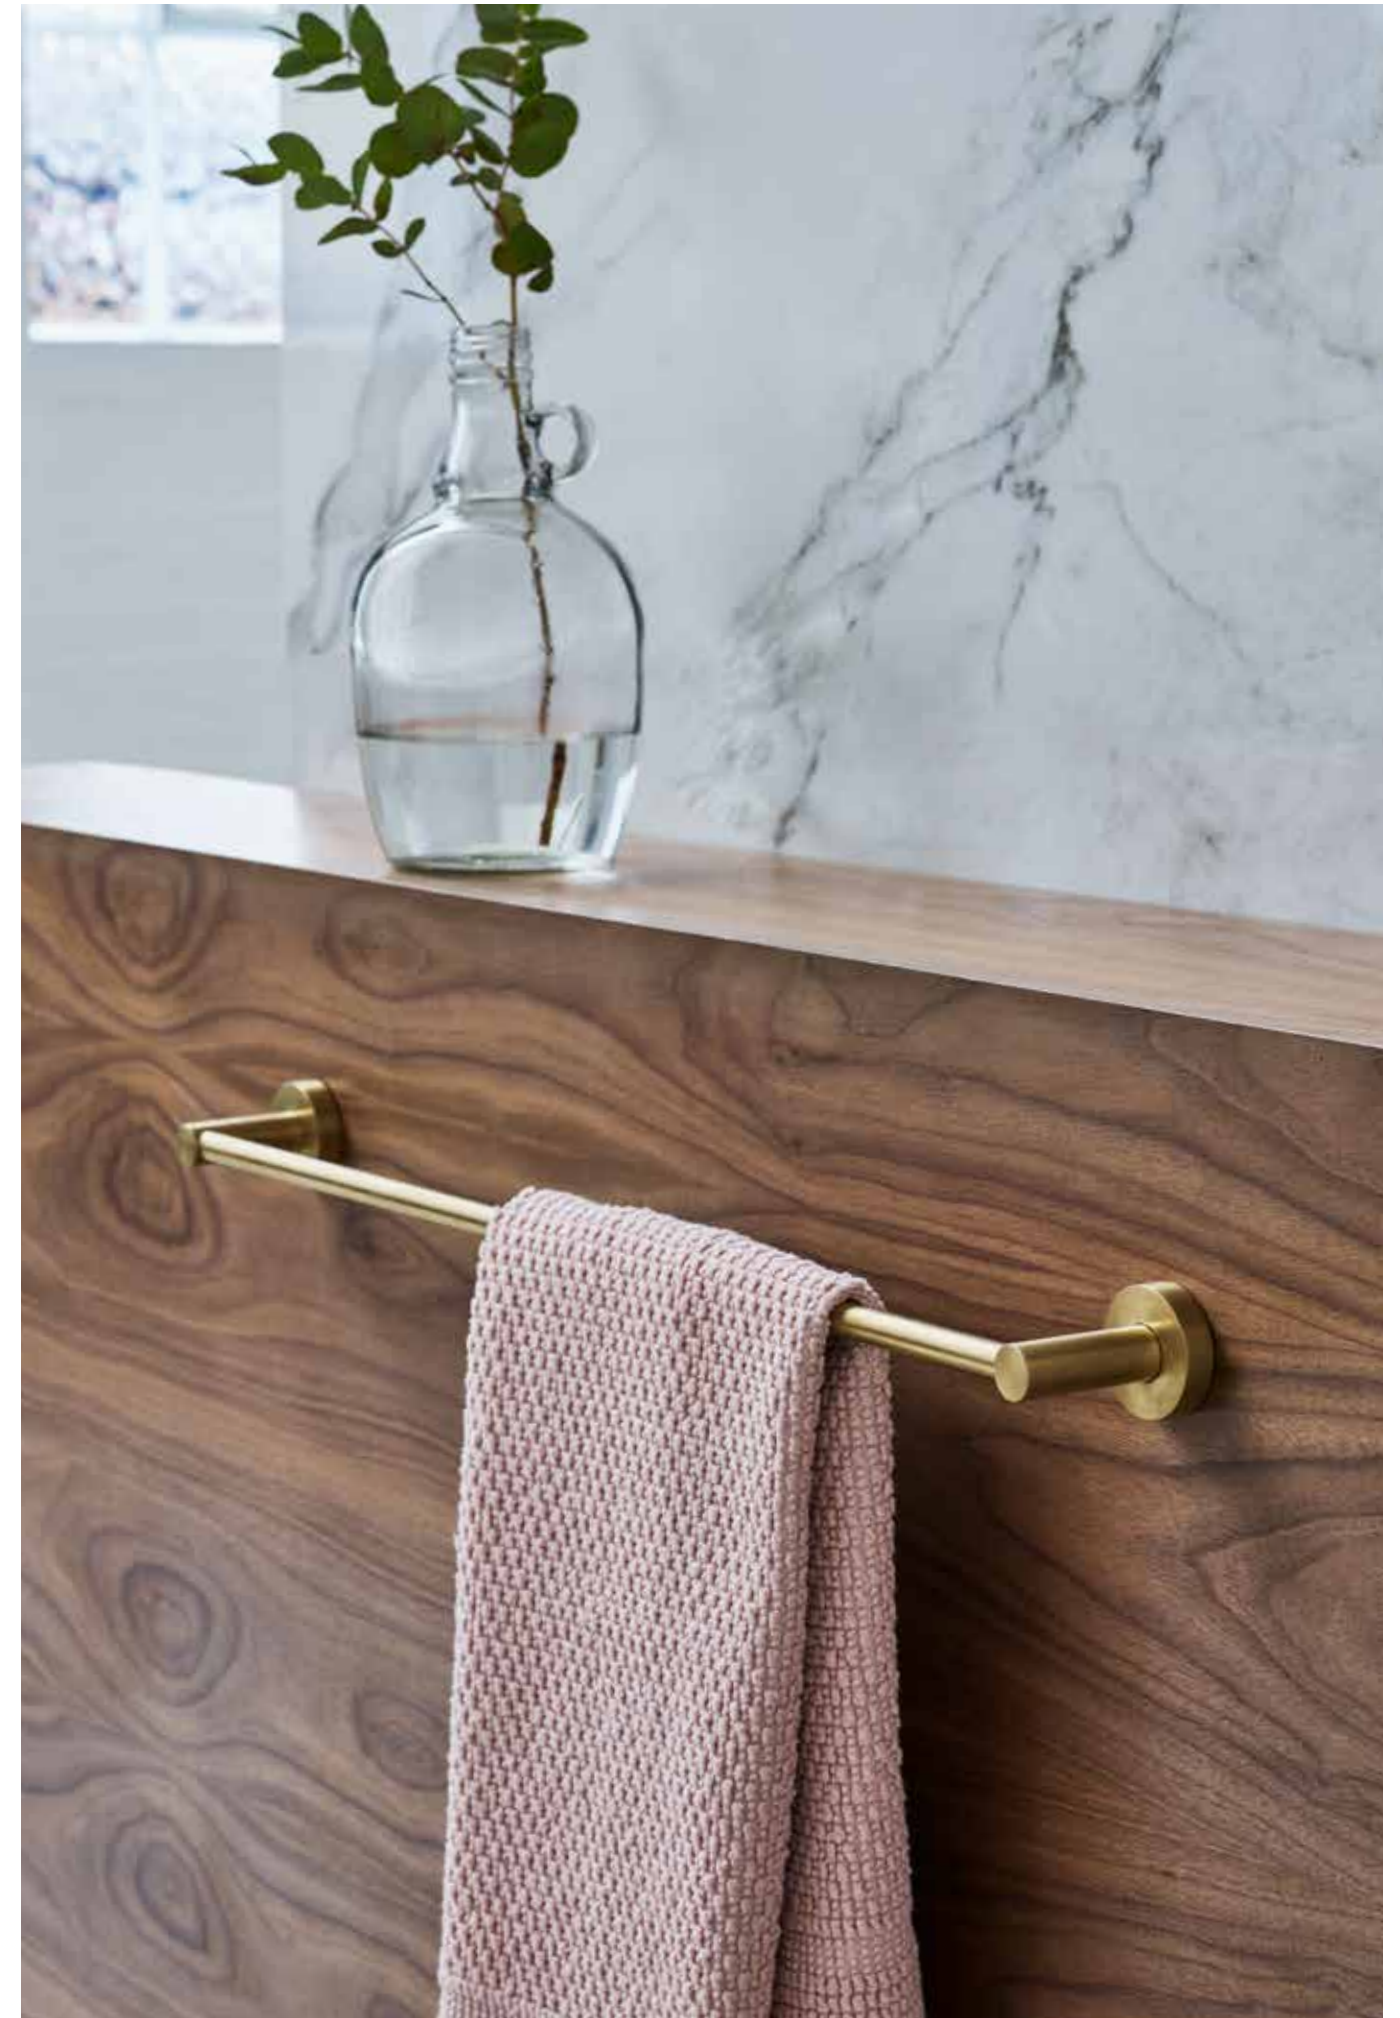

COLOUR OPTIONS

ACCESSORIES

Image	Description	Code	% Off	Sale RRP	Dealer Price
	Hoxton 600 Single Towel Rail Chrome Hoxton 600 Single Towel Rail Matt Black Hoxton 600 Single Towel Rail Brushed Brass	HOX.015CP HOX.015MB HOX.015BB	50%	£29.17 £39.58 £39.58	£20.42 £27.71 £27.71
	Hoxton Towel Rack Chrome Hoxton Towel Rack Matt Black Hoxton Towel Rack Brushed Brass	HOX.016CP HOX.016MB HOX.016BB	50%	£60 £85 £85	£42 £59.50 £59.50
	Hoxton Towel Ring Chrome Hoxton Towel Ring Matt Black Hoxton Towel Ring Brushed Brass	HOX.017CP HOX.017MB HOX.017BB	50%	£18.75 £25 £25	£13.13 £17.50 £17.50
	Hoxton Robe Hook Chrome Hoxton Robe Hook Matt Black Hoxton Robe Hook Brushed Brass	HOX.018CP HOX.018MB HOX.018BB	50%	£12.50 £16.67 £16.67	£8.75 £11.67 £11.67
	Hoxton Single Toilet Roll Holder Chrome Hoxton Single Toilet Roll Holder Matt Black Hoxton Single Toilet Roll Holder Brushed Brass	HOX.019CP HOX.019MB HOX.019BB	50%	£20.83 £25 £25	£14.58 £17.50 £17.50
	Hoxton Shelf Chrome Hoxton Shelf Matt Black Hoxton Shelf Brushed Brass	HOX.020CP HOX.020MB HOX.020BB	50%	£30.83 £51.67 £51.67	£21.58 £36.17 £36.17
	Hoxton Toilet Brush Holder Chrome Hoxton Toilet Brush Holder Matt Black Hoxton Toilet Brush Holder Brushed Brass	HOX.054CP HOX.054MB HOX.054BB	40%	£39.50 £49.50 £49.50	£27.65 £34.65 £34.65
	Overflow Ring Chrome Overflow Ring Matt Black Overflow Ring Brushed Brass	RCH28 RBL28 RBB28	40%	£5.50 £6.50 £6.50	£3.85 £4.55 £4.55
	Cistern Tank Top/Front Access with Rectangular Dual Flush Plate	W32A	55%	£56.25	£39.38
	Cistern Flush Button Matt Black Cistern Flush Button Brushed Brass	BRBMB1 BRBBB1	40%	£9.50	£6.65
	Aqua Dual Flush Plate Matt Black (for AW32 and AW34 only) Aqua Dual Flush Plate Brushed Brass (for AW32 and AW34 only)	HOX.030MB HOX.030BB	50%	£14.58	£10.21