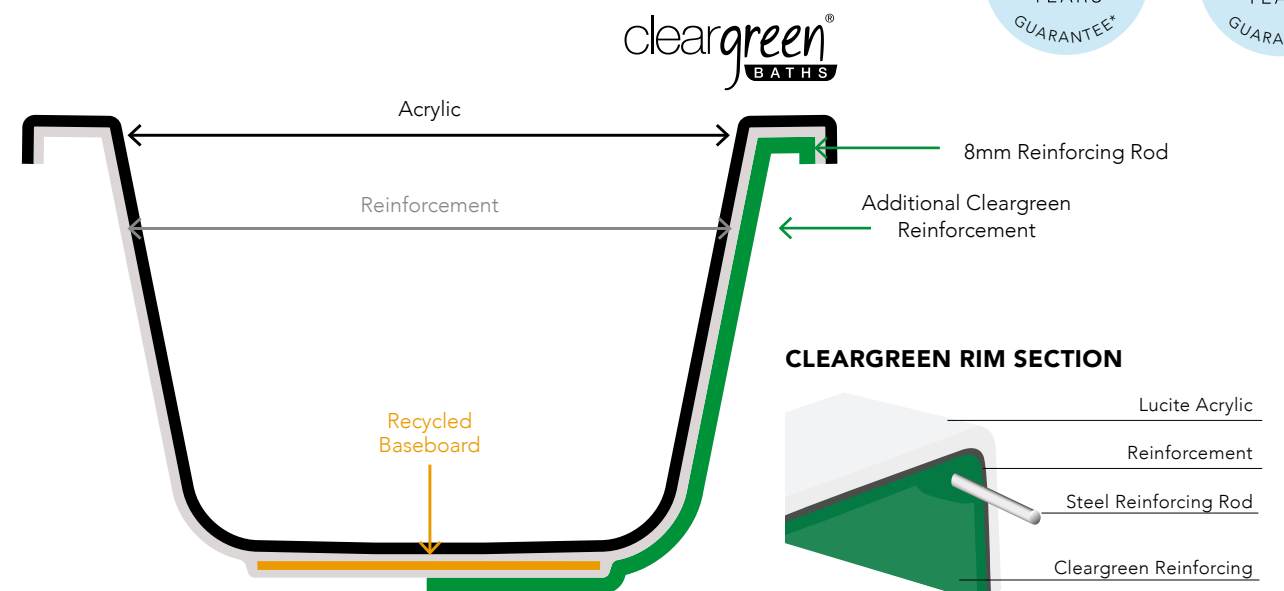

Baths Supplied Undrilled. Compatible Wastes CW8, CW14, CW15, HOX.0351, HOX.013.

BATH SCREENS

Image	Description	Code	% Off	Sale RRP	Dealer Price
	Single Panel Bathscreen 850 x 1450	BS1	50%	£103.75	£72.63
	Bathscreen with Fixed Panel 850 x 1450	BS2	50%	£157.92	£110.54
	Bathscreen with Access Panel 850 x 1450	BS3	50%	£199.58	£139.71
	Three Panel Bathscreen 1180 x 1450	BS4	50%	£178.75	£125.13
	Four Panel Bathscreen 880 x 1450	BS5	50%	£178.75	£125.13
	EcoCurve Bathscreen	BS6	50%	£132.92	£93.04
	EcoRound Bathscreen	BS7	50%	£132.92	£93.04
	EcoSquare Bathscreen Left EcoSquare Bathscreen Right	BS8L BS8R	50%	£249.58	£174.71
	Left Hand Shown